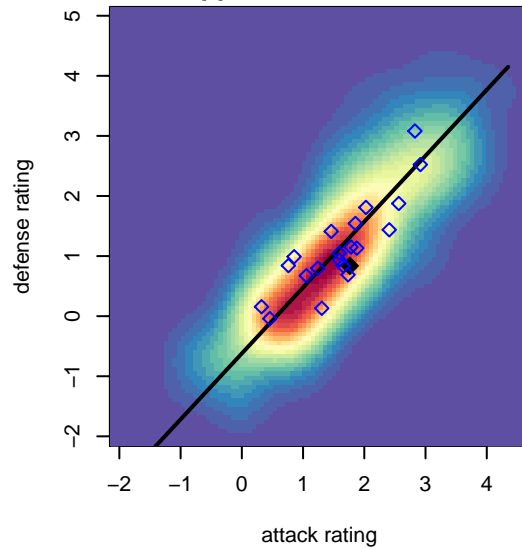

**attack and defense rating
relative to others at age
and all opponents in last 13 months**