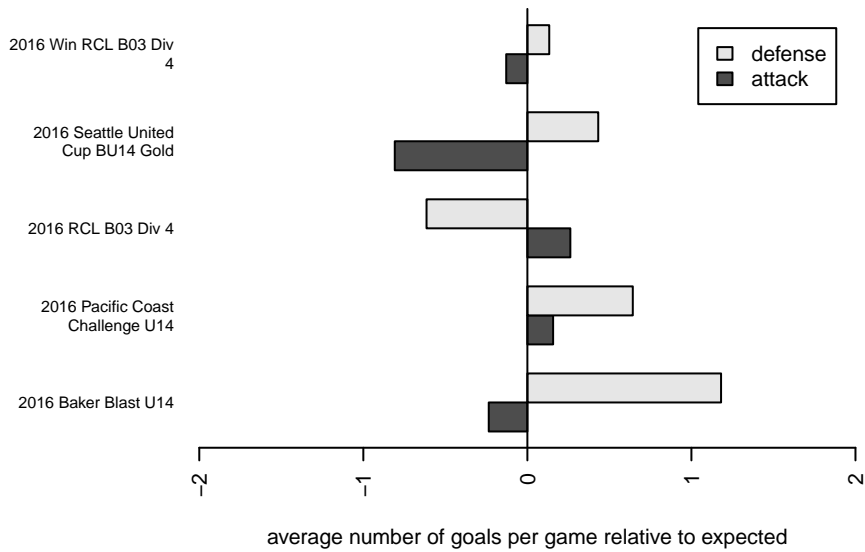

Performance relative to 13 month average