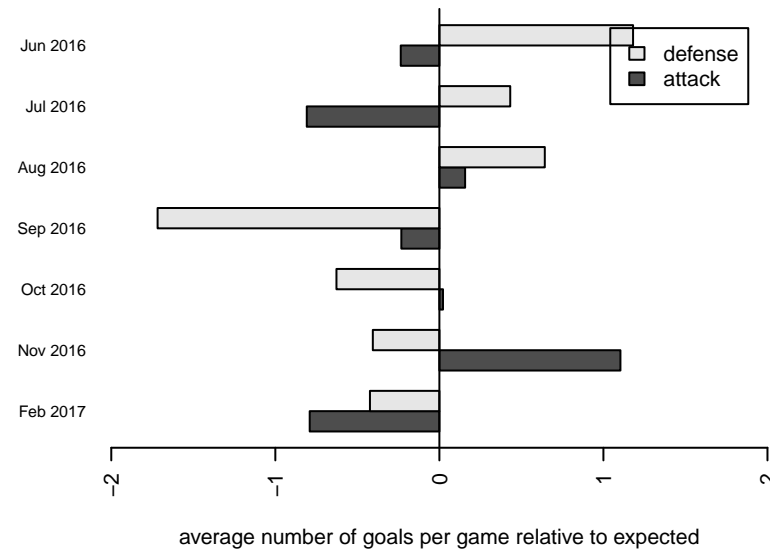

Performance relative to 13 month average