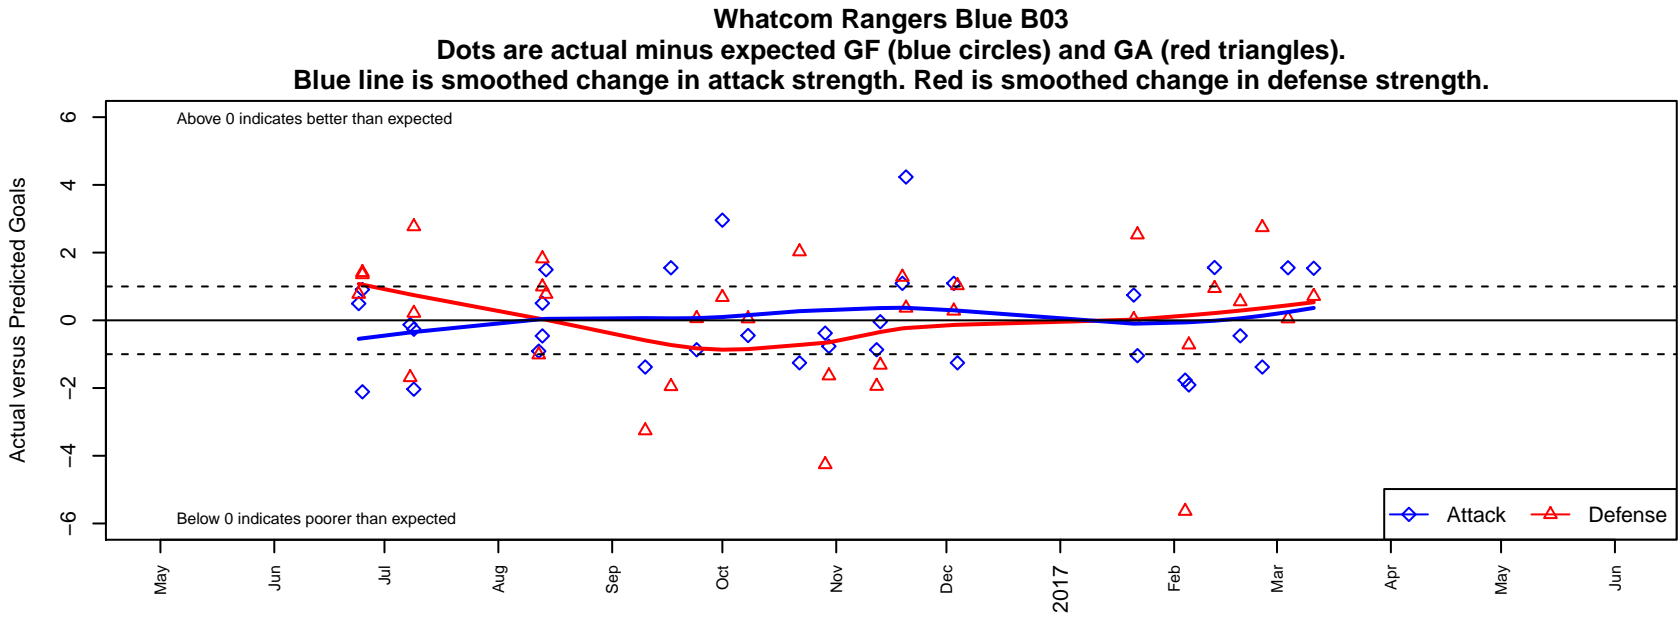

Whatcom Rangers Blue B03

Whatcom FC Rangers
 Bellingham, WA
 B03 total strength=1175
 attack=5.83 defense=2.31
 fall league = RCL B03 Div 4
 spr league = Win RCL B03 Div 4

alt names used:
 37 WFC Rangers BU14 BLUE
 17 WFC Rangers BU14 Blue
 Whatcom FC Rangers – BU03 Blue
 Whatcom FC Rangers – BU03 Blue
 WFC Rangers BU14 Blue
 Whatcom FC Rangers – BU03 Blue

Venues played:
 2016 Baker Blast U14
 2016 Seattle United Cup BU14 Gold
 2016 Pacific Coast Challenge U14
 2016 RCL B03 Div 4
 2016 Win RCL B03 Div 4

**attack and defense variance (black dot)
relative to other teams
and top 10 in region**