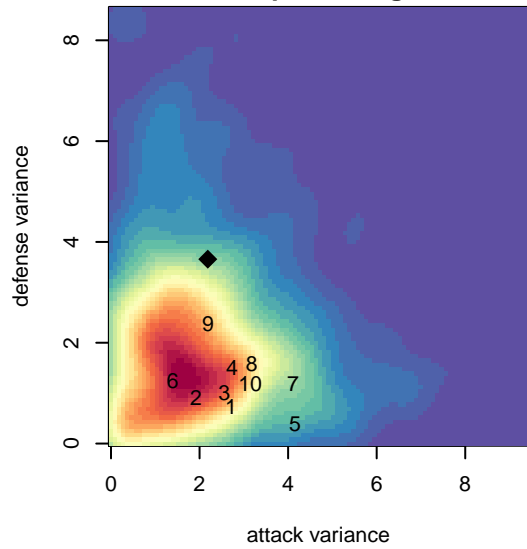

Whatcom Rangers Blue B03

Whatcom FC Rangers
 Bellingham, WA
 B03 total strength=1175
 attack=5.83 defense=2.31
 fall league = RCL B03 Div 4
 spr league = Win RCL B03 Div 4

alt names used:
 37 WFC Rangers BU14 BLUE
 17 WFC Rangers BU14 Blue
 Whatcom FC Rangers – BU03 Blue
 Whatcom FC Rangers – BU03 Blue
 WFC Rangers BU14 Blue
 Whatcom FC Rangers – BU03 Blue

Venues played:
 2016 Baker Blast U14
 2016 Seattle United Cup BU14 Gold
 2016 Pacific Coast Challenge U14
 2016 RCL B03 Div 4
 2016 Win RCL B03 Div 4

**attack and defense variance (black dot)
relative to other teams
and top 10 in region**