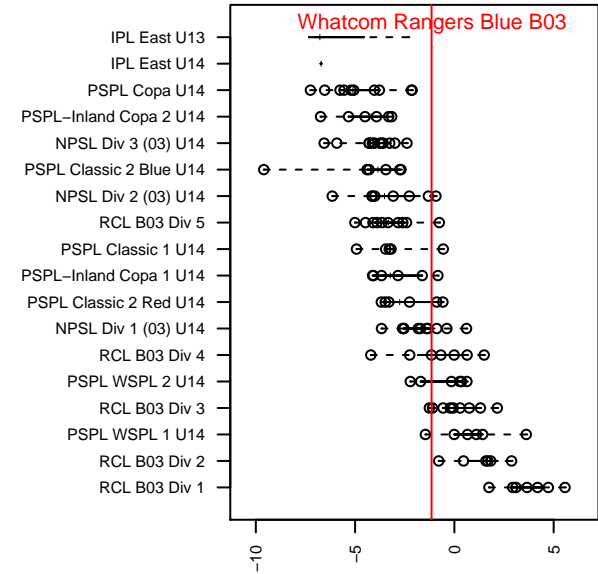

**attack and defense rating
relative to others at age
and all opponents in last 13 months**